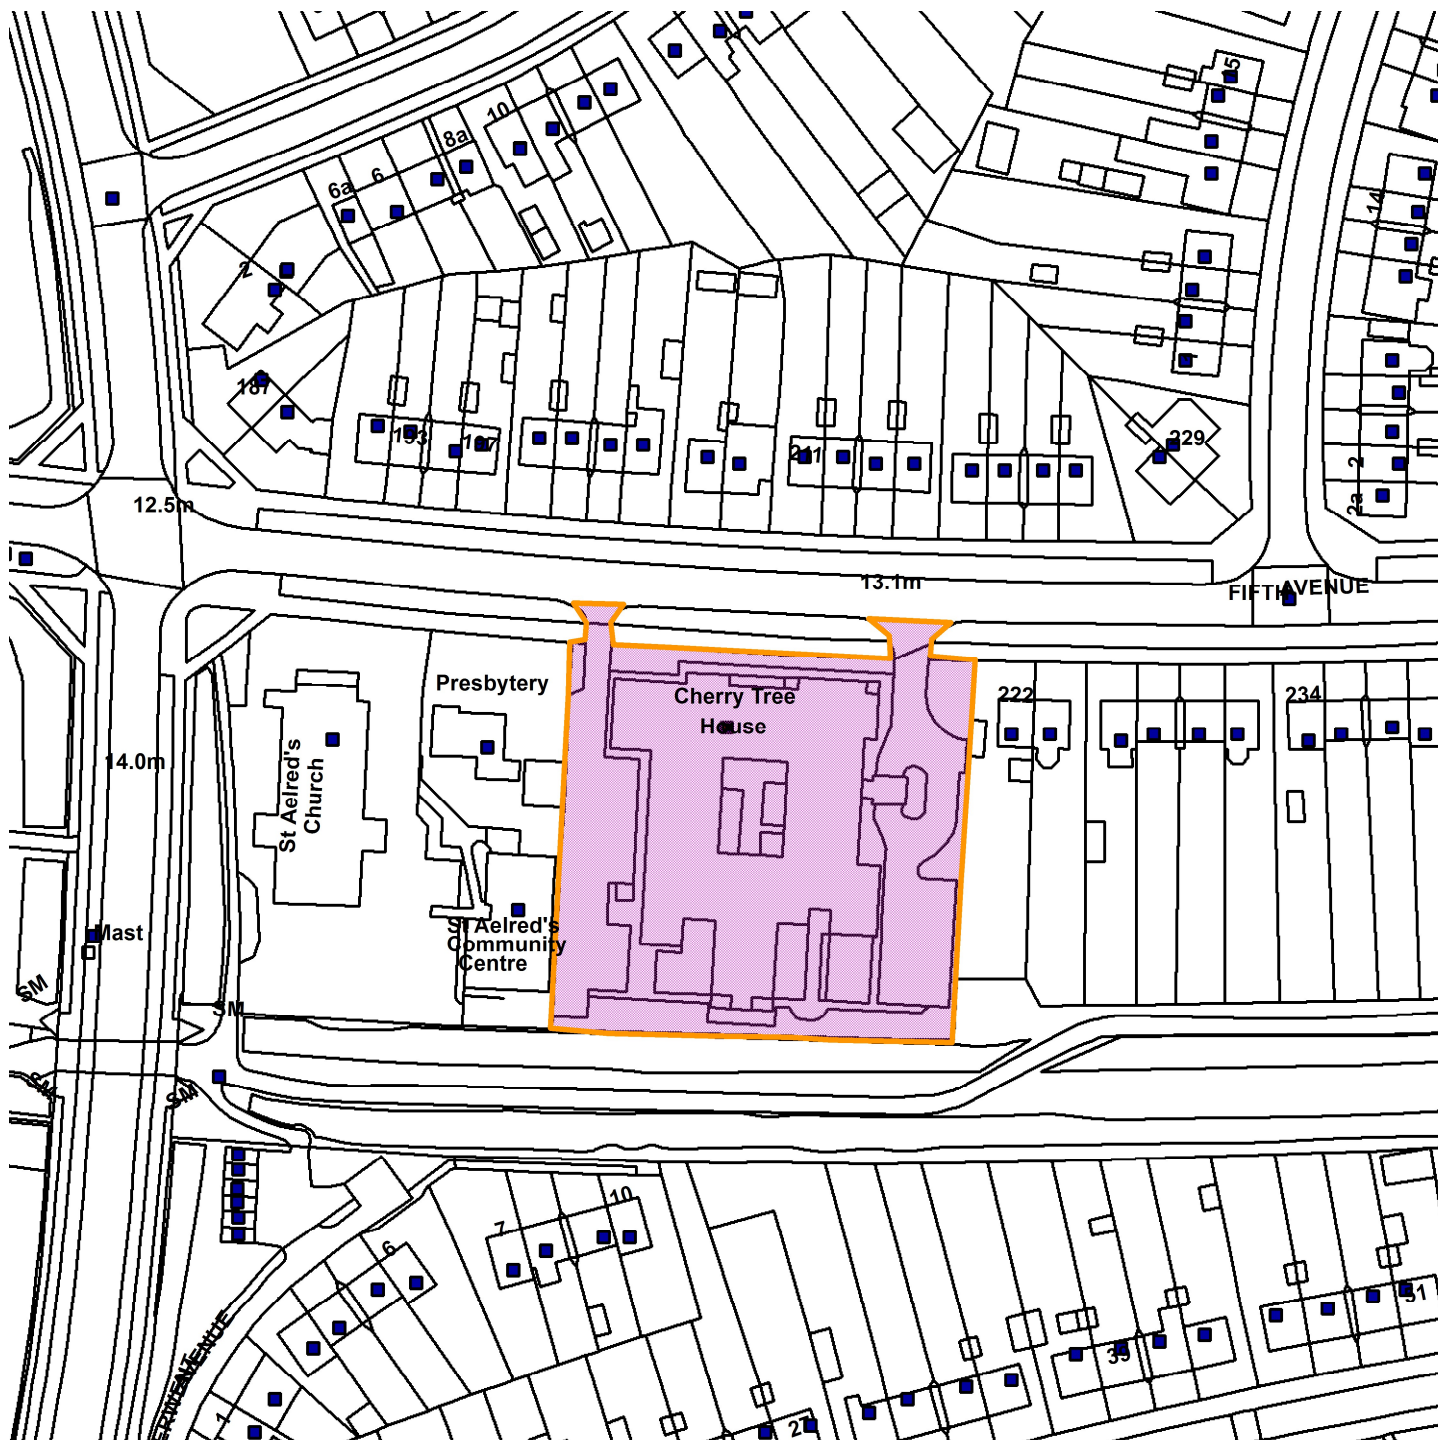

# Cherry Tree House, 218 Fifth Avenue, York YO31 0PN

20/02034/FULM

GIS by ESRI (UK)

Scale : 1:1171

Reproduced from the Ordnance Survey map with the permission of the Controller of Her Majesty's Stationery Office © Crown Copyright 2000.

Unauthorised reproduction infringes Crown Copyright and may lead to prosecution or civil proceedings.

|                     |                      |
|---------------------|----------------------|
| <b>Organisation</b> | City of York Council |
| <b>Department</b>   | Economy & Place      |
| <b>Comments</b>     | Site Location Plan   |
| <b>Date</b>         | 09 June 2021         |
| <b>SLA Number</b>   |                      |